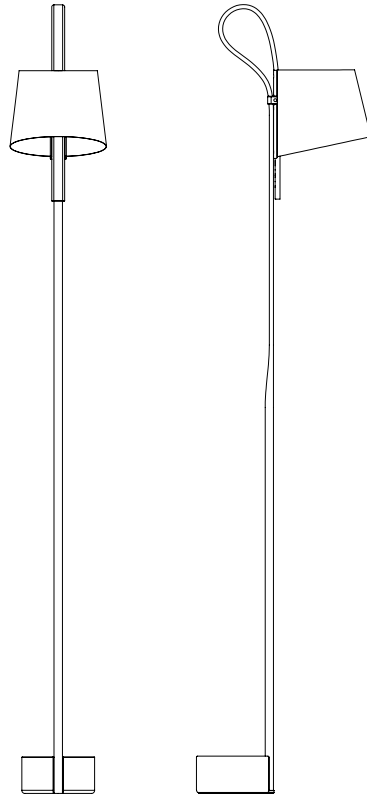

ROPE TRICK

By Stefan Diez

HAY

Rope Trick integrates LED technology within a dynamic new form, challenging the idea of a conventional floor light. An original means of adjustment provides both a downward reading light and a diffused uplighter, both dimmable.

ROPE TRICK

Rope Trick / Black

HAY

ROPE TRICK

HAY

ROPE TRICK

SHADE / BASE

Black

Yellow

ROPE

Black

Beige

HAY

ROPE TRICK

ROPE TRICK

Dimensions W18 x D33 x H170 cm

HAY

ROPE TRICK

SPECIFICATION

ENVIRONMENT / Indoor

MATERIAL / Woven PET, aluminium, acrylic, steel, ABS

LAMP DESCRIPTION / 1 LED 2700 K 965lm (@350ma) CRI80-W

SUPPLY / Mains power cord 220-240V AC

PROTECTION (IP) / 30