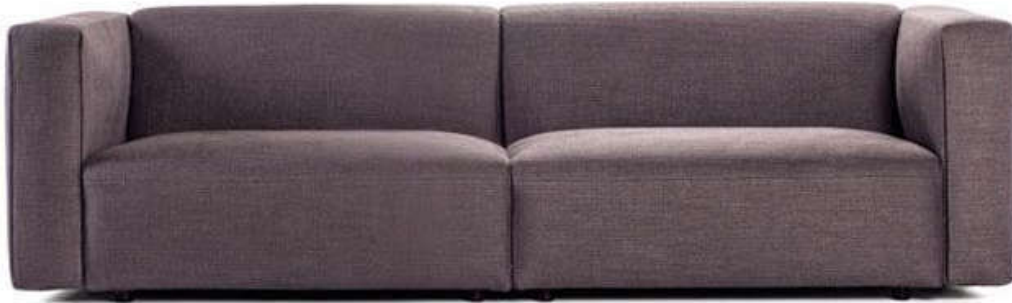

## Match Sofa

### PRODUCT FACTS

Match hails from a family of modular sofas, offering a number of compositions adapted to each given space. Its morphology is defined by the simple basic lines of a somewhat lower armchair and an elevated armrest. While the cold foam fills its complete volume with sufficient firmness for comfortable sitting, a cover made from natural materials furthers the experience of comfort and relaxation. Match's dimensions go hand-in-hand with the needs of diverse groups of users, who can choose between two different widths and depths of the module. Its morphology makes the Match ideal for the furnishing of larger spaces.

designed by SANJA KNEZOVIC

TECHNICAL FEATURES	
structure	solid wood, plywood
suspension	springs
seat cushion	HR foam
support cushion	HR foam
legs	PVC
finish	
upholstery	fabric, leather
mattress type	/

KODU

## 1SEATER