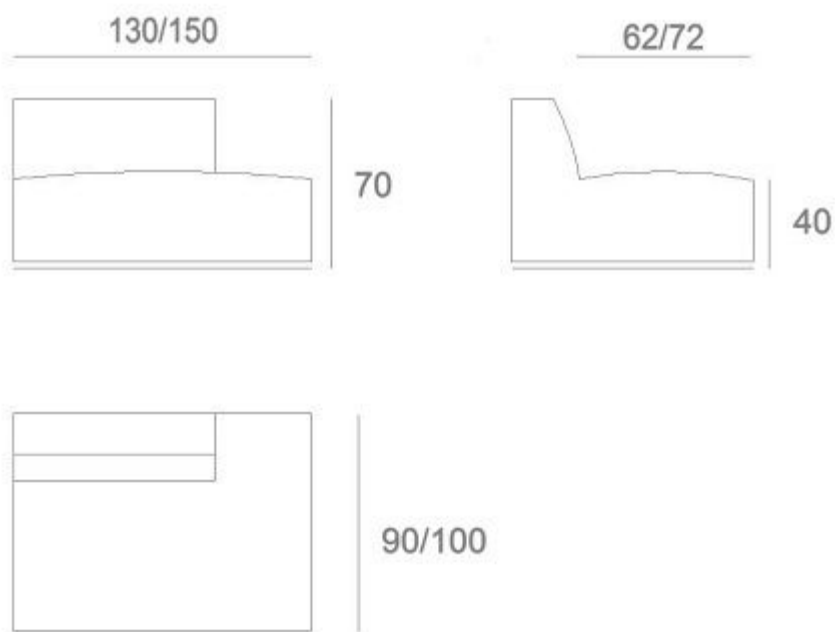

prostoria

1SEATER+EXTENDED (L/R)