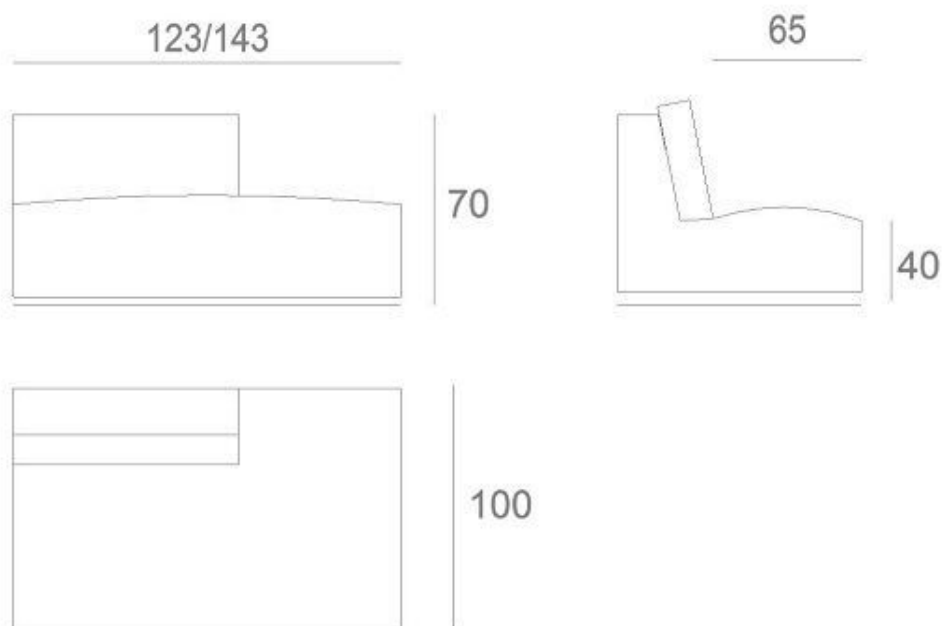

prostoria

1SEATER EXTENDED