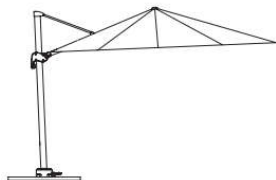

PARASOL BASE

slate
with wheels

W 54cm 21.3"
D 54cm 21.3"
H 40cm 15.7"
POLE (Ø: 54mm 2.1")
WEIGHT: 47kg 103lbs

● 5715 SC - Slate

ABERDEEN

parasol, w/crank system

wood frame Ø 300cm 118.1"
fabric of 100% olefin H 274cm 107.9"
200 gr/m² POLE (Ø:48mm 1,9")

○ 57300 Y54 - White

HAMILTON

parasol, w/tilt function

aluminium frame Ø 300cm 118.1"
fabric of 100% olefin H 256cm 100.8"
200 gr/m² POLE (Ø:47mm 1,9")

○ 52900Y 54 - White
● 52900Y 58 - Black

KODU

KONTOR

AVALIK RUUM

HYDE

parasol incl. base (4 x concrete tile)

aluminium frame	W	300cm	118.1"
fabric of 100% spun polyester fibres	L	300cm	118.1"
	H	275cm	108.3"
	POLE	(58x88mm	2.3x3.5")

● 573X3Y 56 - Taupe

HYDE LUXE TILT

parasol incl. base (4 x concrete tile)

aluminium frame	W	300cm	118.1"
fabric of 100% Olefin 200 gr/m ²	L	300cm	118.1"
	H	253cm	99.6"
	POLE	(58x88mm	2.3x3.5")

● 583X3Y 504 - Dusty white
● 583X3Y 505 - Anthracite

HYDE LUXE

parasol incl. base (4 x concrete tile)