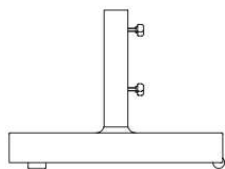

PARASOL BASE

slate
with wheels

W 54cm 21.3"
D 54cm 21.3"
H 40cm 15.7"
POLE (Ø: 54mm 2.1")
WEIGHT: 47kg 103lbs

● 5715 SC - Slate

ABERDEEN

parasol, w/crank system

wood frame Ø 300cm 118.1"
fabric of 100% olefin H 274cm 107.9"
200 gr/m² POLE (Ø:48mm 1,9")

○ 57300 Y54 - White

HAMILTON

parasol, w/tilt function

aluminium frame Ø 300cm 118.1"
fabric of 100% olefin H 256cm 100.8"
200 gr/m² POLE (Ø:47mm 1,9")

○ 52900Y 54 - White
● 52900Y 58 - Black

KODU

KONTOR

AVALIK RUUM

HYDE

parasol incl. base (4 x concrete tile)

aluminium frame	W	300cm	118.1"
fabric of 100% spun polyester fibres	L	300cm	118.1"
	H	275cm	108.3"
	POLE	(58x88mm	2.3x3.5")

● 573X3Y 56 - Taupe

HYDE LUXE TILT

parasol incl. base (4 x concrete tile)

aluminium frame	W	300cm	118.1"
fabric of 100% Olefin 200 gr/m ²	L	300cm	118.1"
	H	253cm	99.6"
	POLE	(58x88mm	2.3x3.5")

● 583X3Y 504 - Dusty white
● 583X3Y 505 - Anthracite

HYDE LUXE

parasol incl. base (4 x concrete tile)