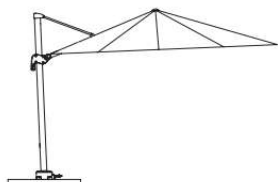

PARASOL BASE

slate
with wheels

W 54cm 21.3"
D 54cm 21.3"
H 40cm 15.7"
POLE (Ø: 54mm 2.1")
WEIGHT: 47kg 103lbs

● 5715 SC - Slate

ABERDEEN

parasol, w/crank system

wood frame Ø 300cm 118.1"
fabric of 100% olefin H 274cm 107.9"
200 gr/m² POLE (Ø:48mm 1,9")

○ 57300 Y54 - White

HAMILTON

parasol, w/tilt function

aluminium frame Ø 300cm 118.1"
fabric of 100% olefin H 256cm 100.8"
200 gr/m² POLE (Ø:47mm 1,9")

○ 52900Y 54 - White
● 52900Y 58 - Black

KODU

KONTOR

AVALIK RUUM

aluminium frame	W	300cm	118.1"
fabric of 100% Olefin 200 gr/m ²	L	300cm	118.1"
	H	253cm	99.6"
	POLE	(58x88mm	2.3x3.5")

● 583X3Y 504 - Dusty white
● 583X3Y 505 - Anthracite

HYDE LUXE

parasol incl. base (4 x concrete tile)

aluminium frame	W	300cm	118.1"
fabric of 100% olefin 200 gr/m ²	L	400cm	157.5"
	H	263cm	103.5"
	POLE	(58x88mm	2.3x3.5")

● 583X4Y 504 - Dusty white
● 583X4Y 505 - Anthracite

KODU

KONTOR

AVALIK RUUM

OASIS

parasol, w/ pulley system