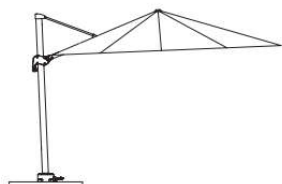

PARASOL BASE

slate
with wheels

W 54cm 21.3"
D 54cm 21.3"
H 40cm 15.7"
POLE (Ø: 54mm 2.1")
WEIGHT: 47kg 103lbs

● 5715 SC - Slate

ABERDEEN

parasol, w/crank system

wood frame Ø 300cm 118.1"
fabric of 100% olefin H 274cm 107.9"
200 gr/m² POLE (Ø:48mm 1,9")

○ 57300 Y54 - White

HAMILTON

parasol, w/tilt function

aluminium frame Ø 300cm 118.1"
fabric of 100% olefin H 256cm 100.8"
200 gr/m² POLE (Ø:47mm 1,9")

○ 52900Y 54 - White
● 52900Y 58 - Black

KODU

KONTOR

AVALIK RUUM

HYDE

parasol incl. base (4 x concrete tile)

aluminium frame	W	300cm	118.1"
fabric of 100% spun polyester fibres	L	300cm	118.1"
	H	275cm	108.3"
	POLE	(58x88mm	2.3x3.5")

● 573X3Y 56 - Taupe

HYDE LUXE TILT

parasol incl. base (4 x concrete tile)

aluminium frame	W	300cm	118.1"
fabric of 100% Olefin 200 gr/m ²	L	300cm	118.1"
	H	253cm	99.6"
	POLE	(58x88mm	2.3x3.5")

● 583X3Y 504 - Dusty white
● 583X3Y 505 - Anthracite

HYDE LUXE

parasol incl. base (4 x concrete tile)