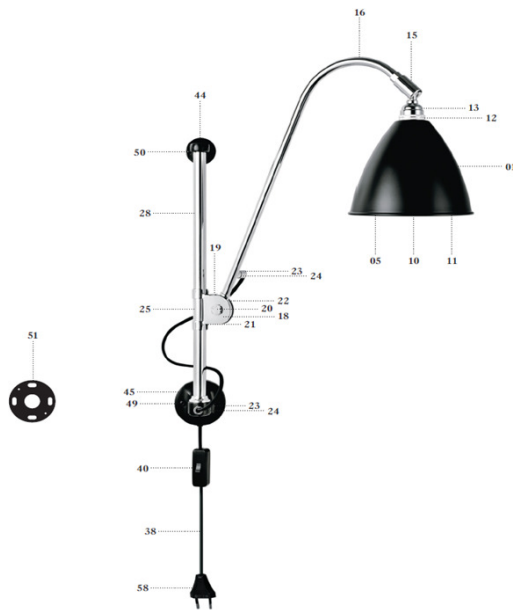

Designed by Robert Dudley Best

ACCESSORIES

-

ENVIRONMENT

-

TESTS

-

CERTIFICATION AND LABELS

CE-CERTIFIED

STANDARD - (* = Standard for each country/region)

STOCK - BL5*

Cord with switch. 2 pin plug

- Euro plug: Type C, 2 PIN, 2,5 amp

- Euro voltage: 230 V

- Frequency: 50 Hz

- Supply voltage: AC power ~

- Normally Closed IP20

Class II / Double insulated

CE-Mark

Luminaires accepted for mounting on a flammable base

KOMPONENTS

Item no.: 001-0510X

01 // Shade

05 // Lamp holder

10 // Insulating ring

11 // Internal shade ring

12 // External shade ring

13 // Lamp holder cover

15 // Universal joint

16 // Bestlite arm

18 // Bestlite "clip"

19 // Bestlite nut

20 // Bestlite bolt

21 // Tension spring

22 // Fibre washer

23 // Cord grip

24 // Cord grip cover

25 // Acetate

38 // Textile covered cord

40 // Switch

44 // Top bracket

45 // Wall bracket

49 // Screw 9x19 mm

50 // Screw 6x36 mm.

51 // Mounting plate Ø7 cm

58 // Plug

MATERIAL

Wall bracket and shade: Powdercoated aluminium

Tube and arm: Chromed steel

Textile covered cord.

INSTALLATION INSTRUCTIONS

-