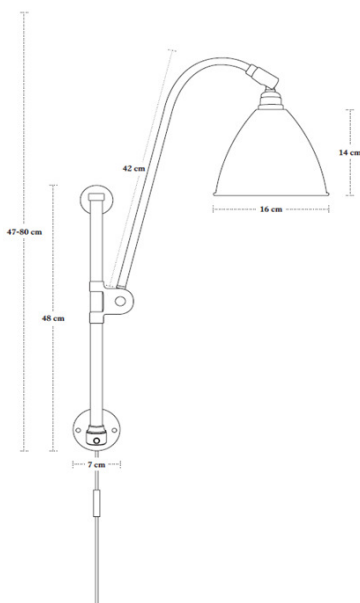

VERSION - BESTLITE WALL LAMP BL5

Shade, base and cord: Black, White or Off-White
Tube and arm: Chrome

- Fabric wire - Black:
- Black / White inside // RAL 9004 / RAL 9003 // Gloss level 20 / Gloss level 20
- Fabric wire - Off-White:
- Off-White / White inside // RAL 1015 / RAL 9003 // Gloss level 20 / Gloss level 20
- Fabric wire - White:
- White / White inside // RAL 9003 / RAL 9003 // Gloss level 20 / Gloss level 20

Please contact us for other colours or finishes.

VERSION

Order item - look for part number in the pricelist.

Series contains the following:

BL5, BL6, BL7, BL10

COLOURS

FACTS

MEASUREMENT - L X W X H MM

Lamp height: 470-800 mm
Tube length: 480 mm
Shade height: 140 mm
Shade diameter: Ø160 mm
Cord: APP. 2000 mm

WEIGHT ITEM - LAMP INCL. WIRE

1323 g netto

PACKAGING TYPE

White cardboard box w/ 5ply corrugated

PACKAGING MEASUREMENT - L X W X H CM

L:39 x W:61,5 x H:26 cm

WEIGHT PACKAGING - MATERIAL TYPE

- Paper Egg crate: 800 g
- Bestlite key: 18 g
- PE polybag: 1 g
- Screws: 4,5 g
- PE polybag: 60g
- Cardboard outside: 800 g
- Cardboard top: 84 g