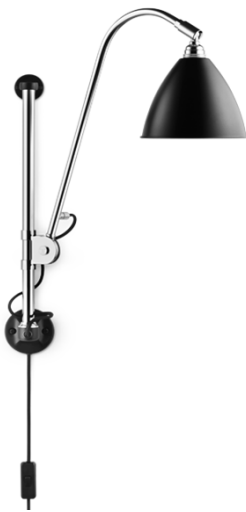

BESTLITE BL5 // WALL LAMP, EU MODEL

BESTLITE COLLECTION

Designed by Robert Dudley Best

PRODUCT

Item no.: 001-0510X
+ style code

DESCRIPTION

Bestlite has been in continuous production since 1930. Robert Dudley Best created Bestlite design. He was highly influenced by the Bauhaus. In the past 80 years, people appreciated the lamps and it decorates many homes, hotels and restaurants worldwide. Loved by architects, designers and design aficionados throughout its 80-year history, today, Bestlite enjoys global iconic status.

VERSION - BESTLITE WALL LAMP BL5

Shade, base and cord: Black, White or Off-White
Tube and arm: Chrome

- Fabric wire - Black:
- Black / White inside // RAL 9004 / RAL 9003 // Gloss level 20 / Gloss level 20
- Fabric wire - Off-White:
- Off-White / White inside // RAL 1015 / RAL 9003 // Gloss level 20 / Gloss level 20
- Fabric wire - White:
- White / White inside // RAL 9003 / RAL 9003 // Gloss level 20 / Gloss level 20

Lamp height: 470-800 mm
Tube length: 480 mm
Shade height: 140 mm
Shade diameter: Ø160 mm
Cord: APP. 2000 mm

WEIGHT ITEM - LAMP INCL. WIRE

1323 g netto

PACKAGING TYPE

White cardboard box w/ 5ply corrugated

MATERIAL

Wall bracket and shade: Powdercoated aluminium

Tube and arm: Chromed steel

Textile covered cord.

INSTALLATION INSTRUCTIONS

-