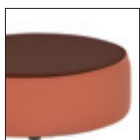

Sgabelli con sedili imbottiti vari colori, con basi girevoli.

Stools with padded seats in various fabric colours and with swivel bases.

Tabourets avec assises garnies en différentes couleurs de tissu, avec piétements pivotants.

Hocker mit Polstersitz erhältlich in verschiedenen Stofffarben, mit drehbaren Gestellen.

Taburetes con asientos tapizados en varios tejidos, con bases giratorias.

Versione bicolore
Two colours version